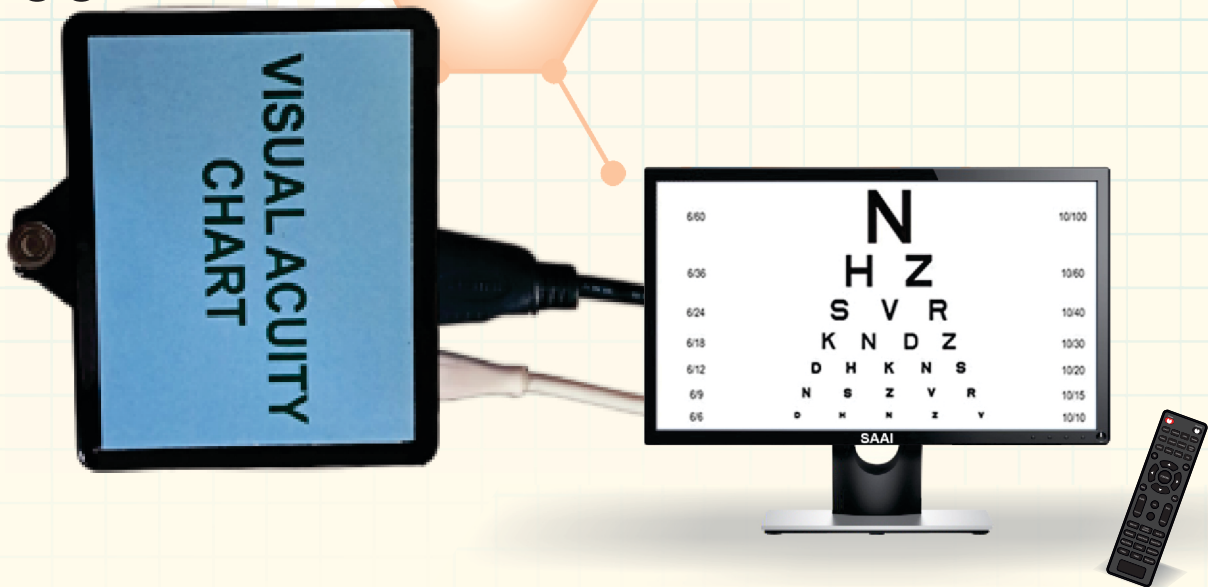

VISION CHART

THE

EYE VISION

TESTING EQUIPMENT

SH 100

HD
LED

SALIENT FEATURES

- Smart charts with random display function for all optotypes
- 1% Contrast sensitivity adjustment for all optotypes
- Adaptable to smaller rooms with precise adjustment of distance
- A dedicated USB port for Software Upgradation
- Can connect to any brand 18 inch, 20 inch, 22 inch, 24 inch and 32 inch monitors
- 2 Min. Speedy refraction using the 4 navigation keys
- 160+ Patient education charts for various eye diseases
- 60+ HD Patient education videos for educating the patients
- Extensive display modes for optotypes
- Reverse mode for all charts
- External 3.5mm audio jack for audio out
- Compensation for red green filter
- Feather touch remote control with direct commands for all tests.
- No moving parts

Technical Specifications

Remote Control	: Infrared
Working distance	: 4 feet ~ 22 feet
Connections	: Audio, USB
Power Requirements	: 110-230 VAC, 50/60Hz
Power Consumption	: 35W
Unit Weight	: 0.5 kg
Gross weight	: 1.0 kg
Unit Dimensions	: 10 x 7 x 3 cm
Package Dimensions	: 22 x 14 x 11 cm

Standard Tests

Snellen
Logmar
Isihara (20 plates)
Maddox
Worth Four Dots
Astigmatism
Contrast sensitivity
Duochrome
Cross Cylinder

Figures for Children

Display modes
Single character
Single line
Single Column
Black in white
Multi Line

Distances

- 4 feet to 22 feet in direct mode
 - 8 feet to 22 feet in reverse mode
- Charts can also be reversed

Advanced display modes

Contrast and Duochrome

Now the contrast(1% to 100%) function can be applied to all optotypes and language charts. A single touch will activate the duochrome function for all optotypes. Intensity of red and green can also be adjusted.